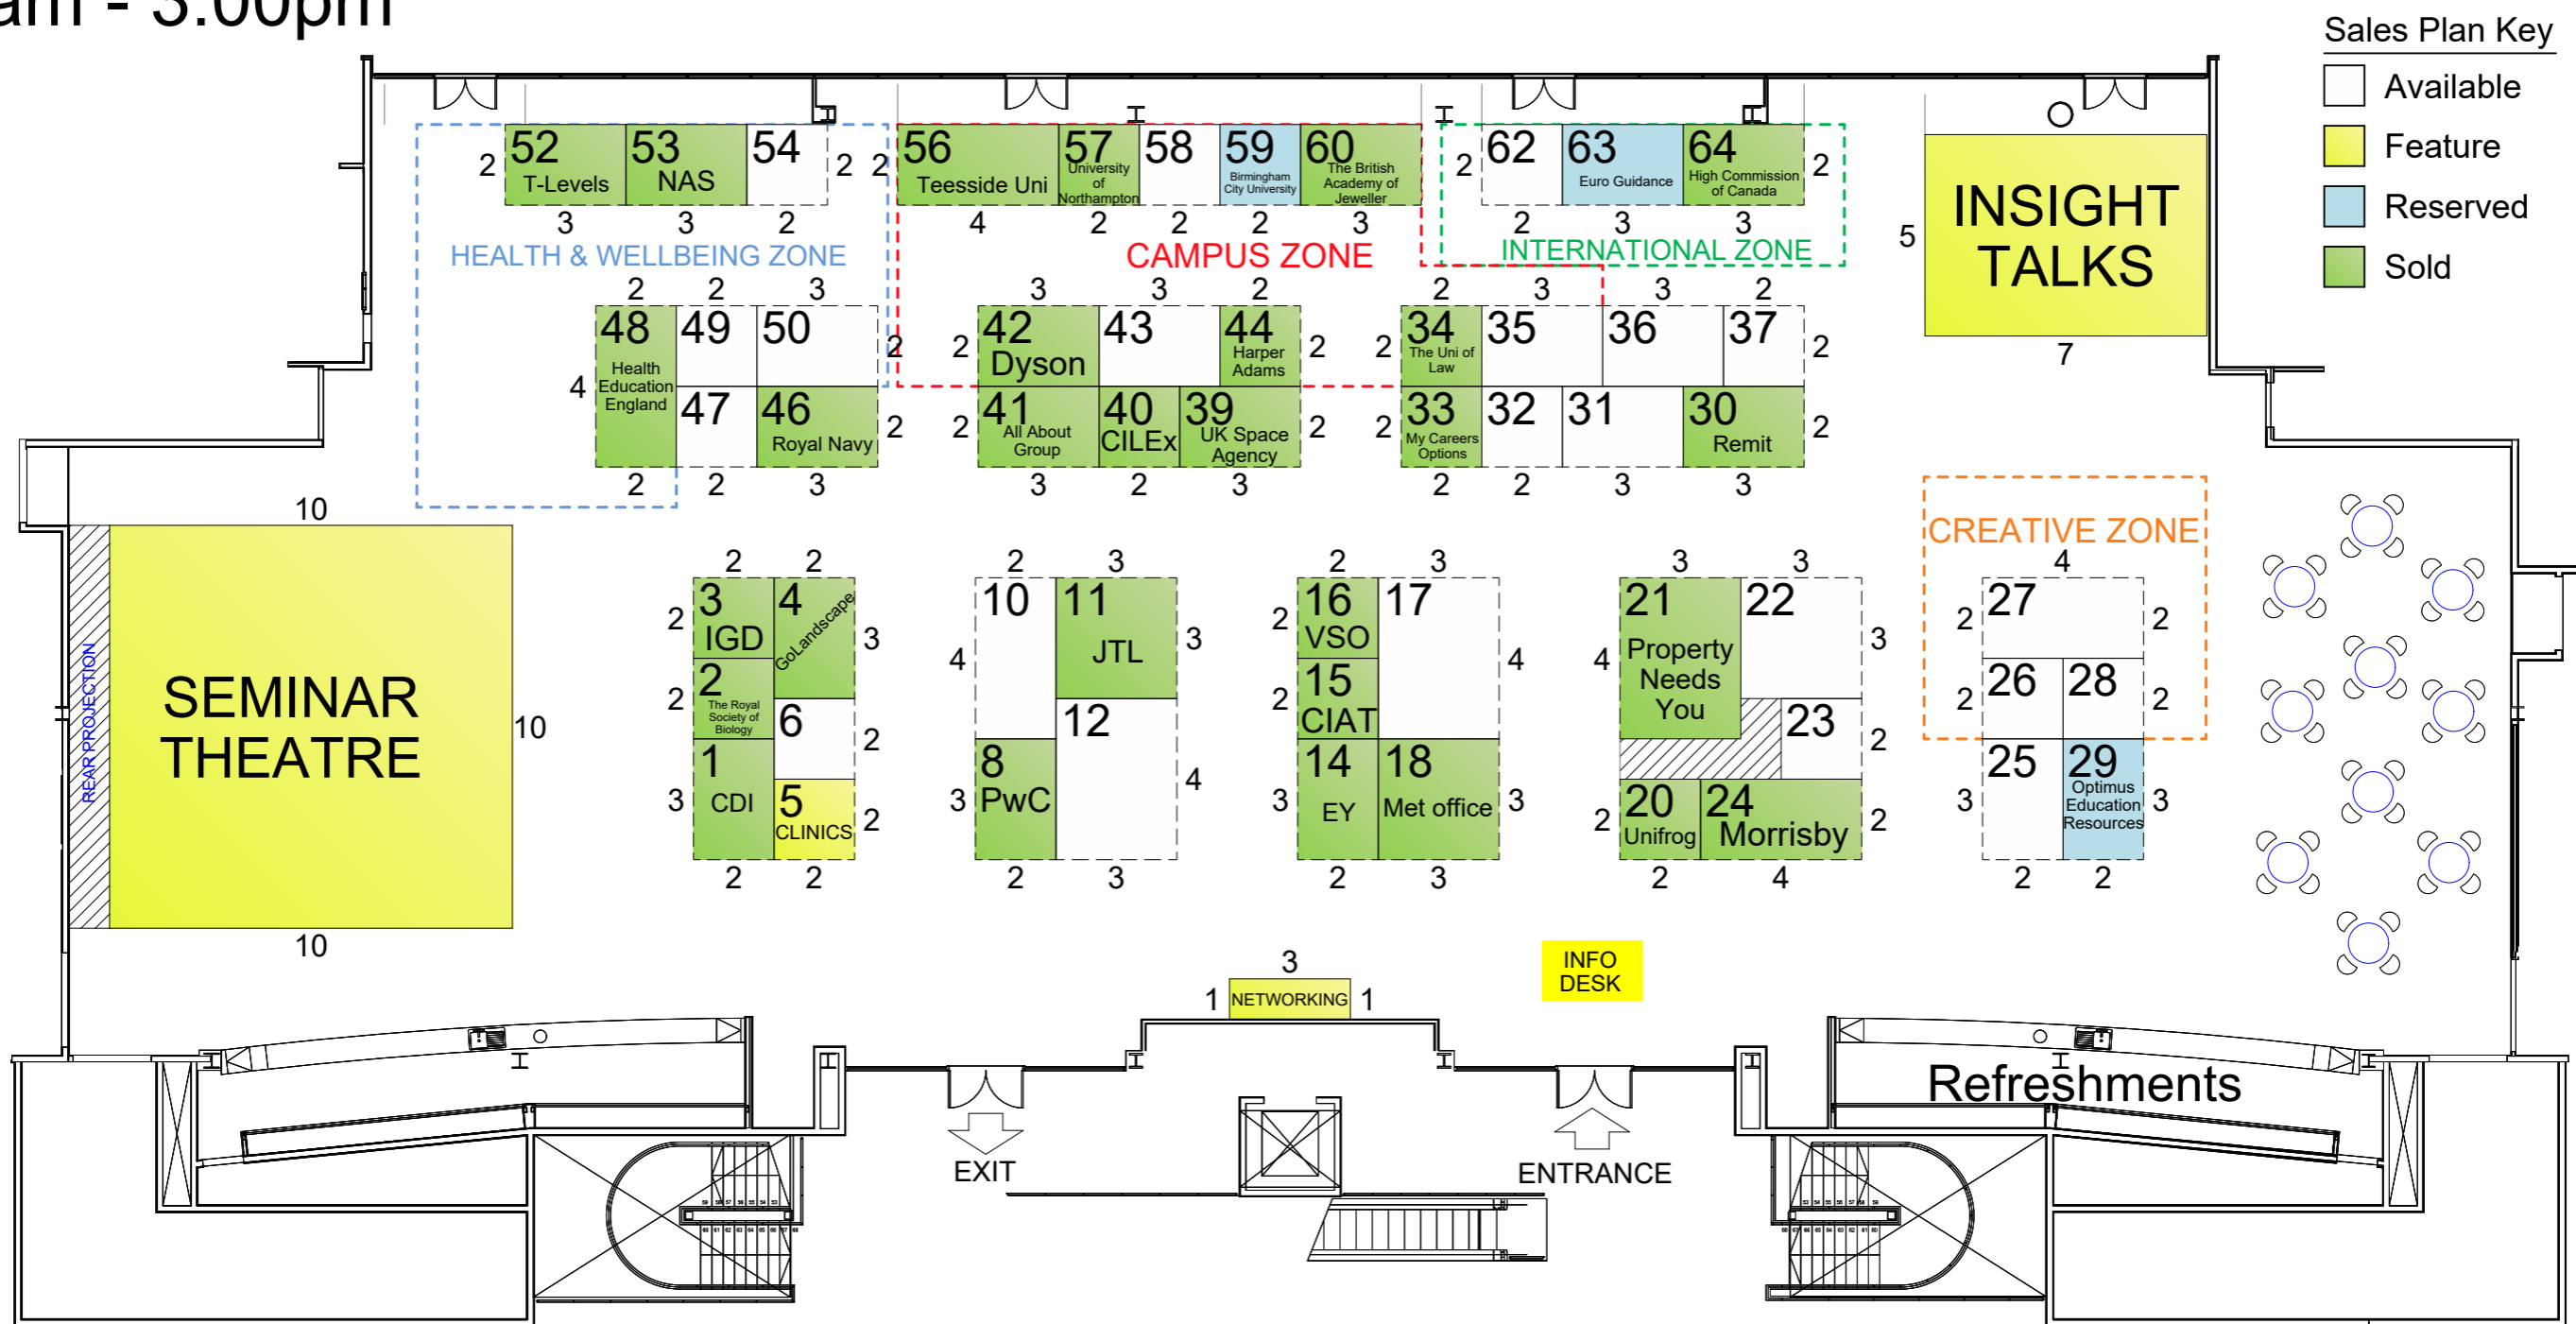

National Career Guidance Show

CENTRAL

Ricoh Arena - Premier Lounge

24 March 2020

9:30am - 3:00pm

Issue Number: 19
Issue Date: 13 Jan 2020

Please note that this plan is subject to change at the discretion of the Event Organiser