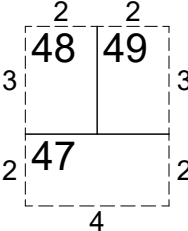

# skillsScotland

EDINBURGH  
13 (evening only) & 14 November 2019  
Royal Highland Centre

FIRE EXIT

Vehicle Access Door

FIRE EXIT

FIRE EXIT

FIRE EXIT

Issue: 9  
Date: 1 May 2019